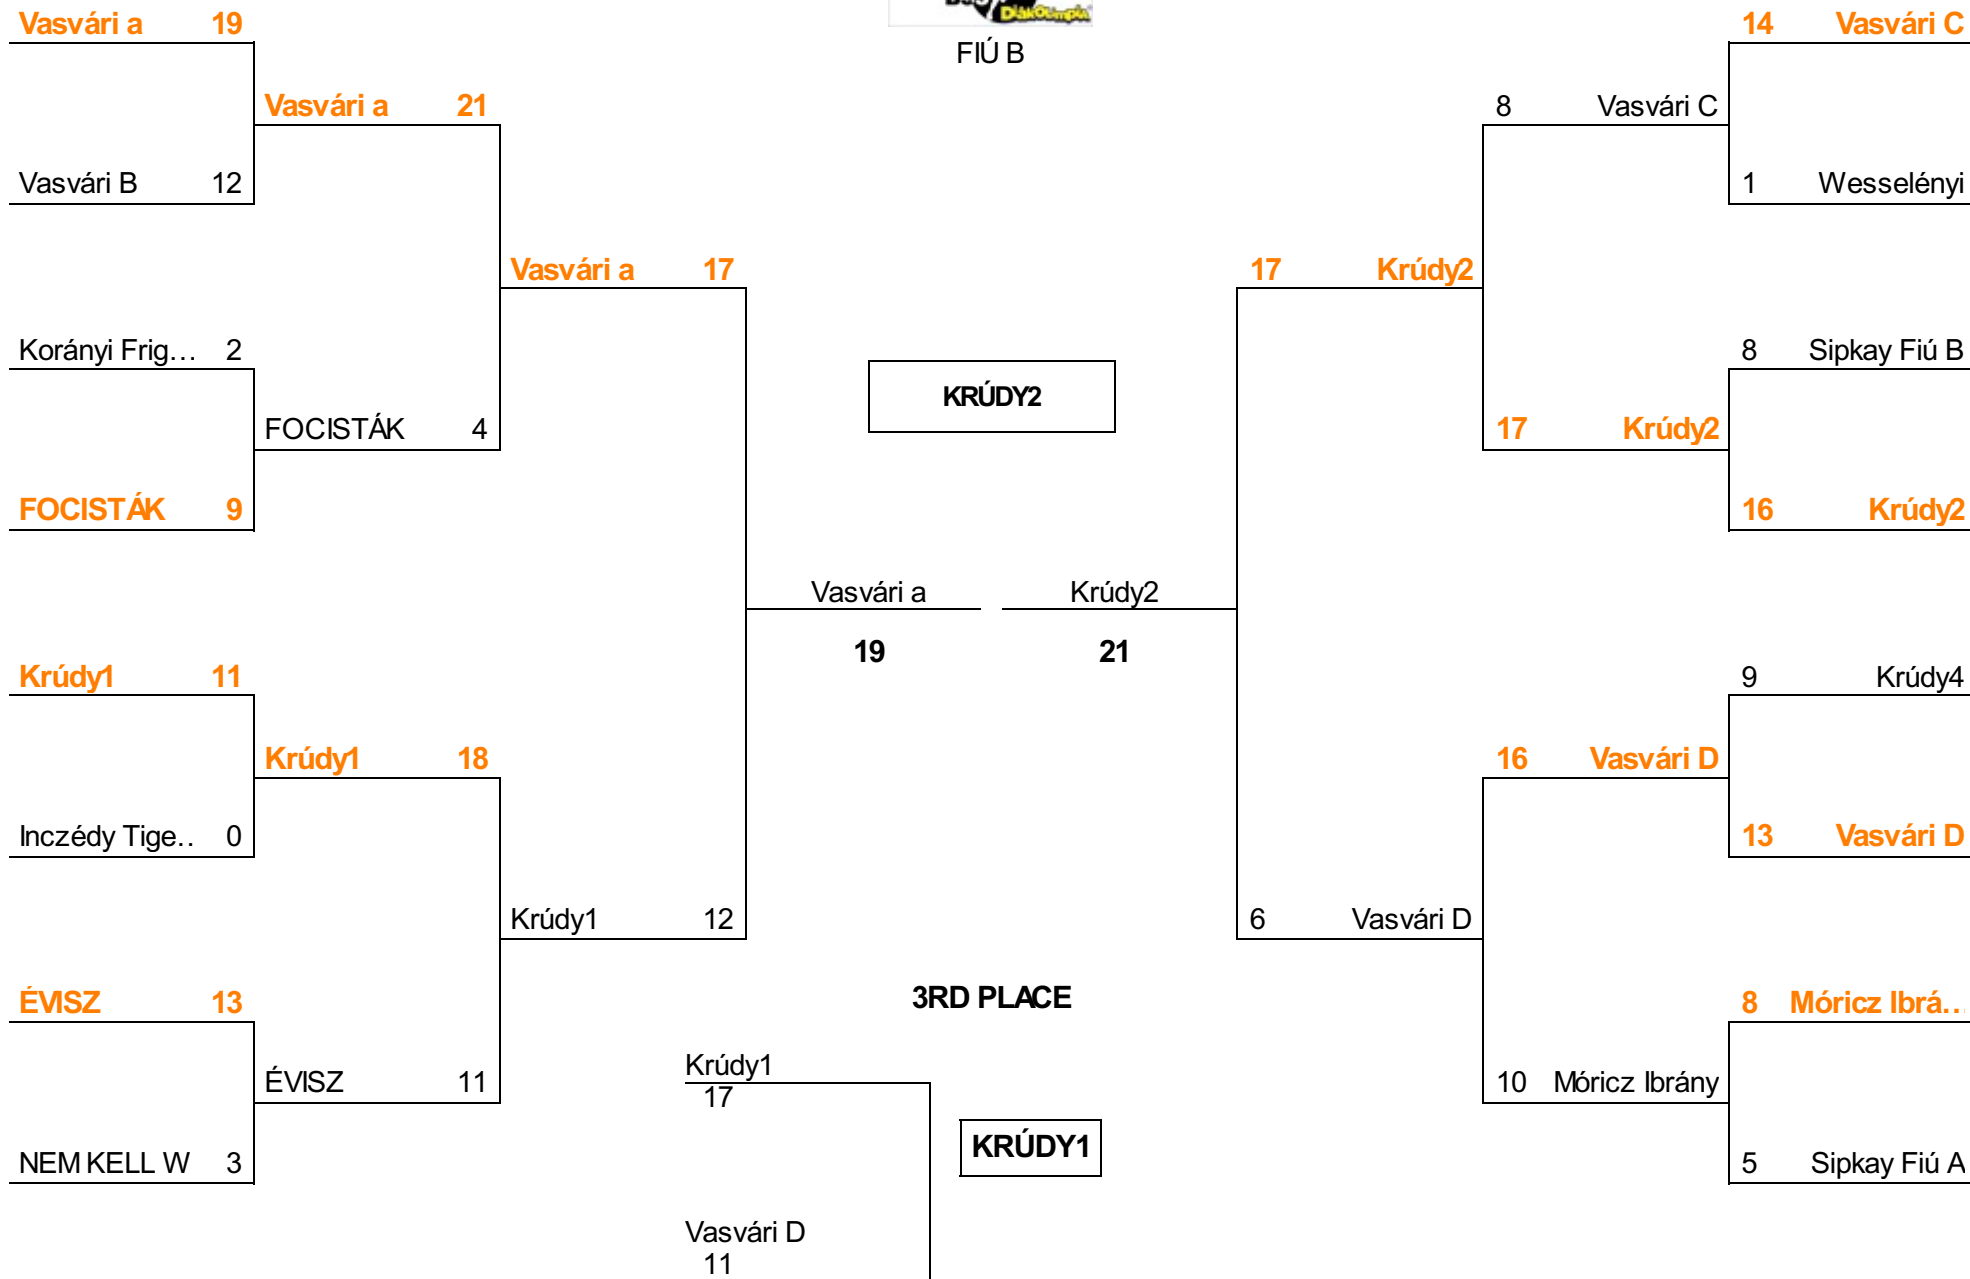

Last 16

Quarter Finals

Semi Final

Final

Semi Final

Quarter Finals

Last 16

FIÚ B

Quarter Finals

Semi Final

Final

Semi Final

Quarter Finals

LÁNY B

8 Micu angyalai

Vasvári A 19